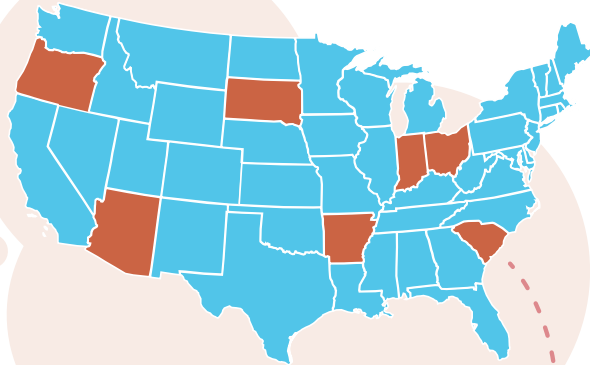

# Luma's Observation

Learners want to connect with you.

How do you build a human connection when you are physically apart?

*luma*

# Lumafy Tip 29

Quickly send out audio messages, with a survey attached, to connect with your learners. It helps build an instant human connection.

Connect with just-in-time audio messages.

*luma*